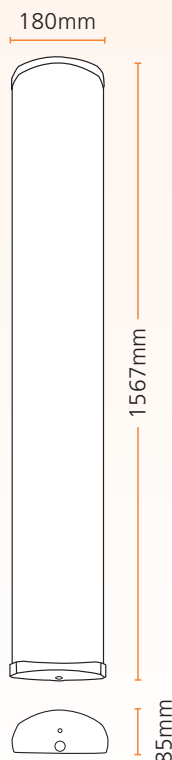

SURFACE

COVERLED

COVERLED is a steel bodied robust surface mounted linear luminaire supplied c/w 4mm TP(a) rated wipe clean polycarbonate diffuser, mechanical free polycarbonate end caps and removable gear tray for ease of maintenance. Diffuser is designed with precise control to reduce glare from all angles.

| Product Code | Description | Weight |
|--------------|-----------------------------|--------|
| COVLED25 | 1267mm 25W 3400 lumen 4000K | 4.5kg |
| COVLED35 | 1267mm 35W 4750 lumen 4000K | 4.5kg |
| COVLED32 | 1567mm 32W 4250 lumen 4000K | 5kg |
| COVLED45 | 1567mm 45W 5950 lumen 4000K | 5kg |
| / E3 | Integral 3hr emergency | |
| / DD | DALI control | |
| / NL | Night light | |

Options

- Integral 3hr emergency
- DALI
- End mounted PIR sensors
- LED nightlight
- 3000K

Features

- **Plug and Socket removable geartray**
- **4mm TP(a) wipe clean polycarbonate diffuser**
- **50,000hr L90B10**