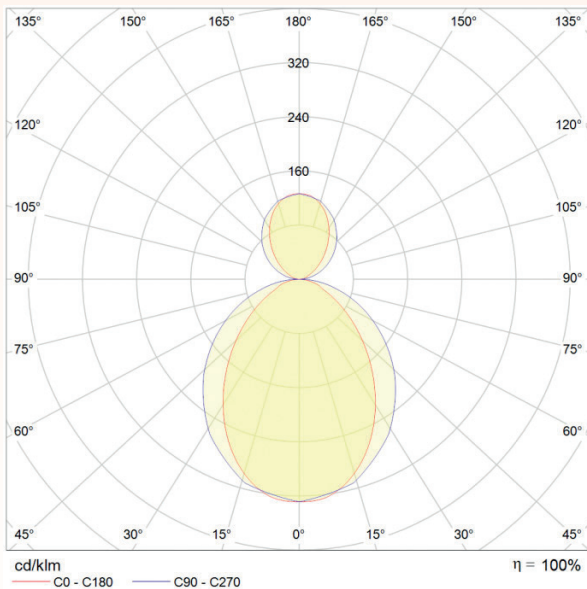

Polar graph showing MIXX uplighting

Options

- Integral 3hr emergency / DALI Self-Test
- DALI control
- Indirect / direct distribution
- RGBW
- 3000K
- Various lumen output options

Features

- Any RAL Colour
- Choice of three optics
- Two body lengths
- Twin single point adjustable suspension
- 50,000hr L80B10