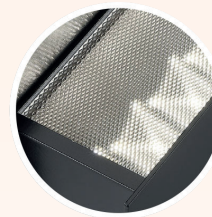

**ULTIMA MIXX** is another addition to the Ultima range of products. Available in two body lengths 1200mm or 1500mm with delivered outputs upto 10,000 lumen. Can be supplied in any RAL colour. Colour temperature 4000K.

Opal

Microprism

Diffused  
Microprism

Polar graph showing MIXX uplighting

### Options

- Integral 3hr emergency / DALI Self-Test
- DALI control
- Indirect / direct distribution
- RGBW
- 3000K
- Various lumen output options

### Features

- Any RAL Colour
- Choice of three optics
- Two body lengths
- Twin single point adjustable suspension
- 50,000hr L80B10